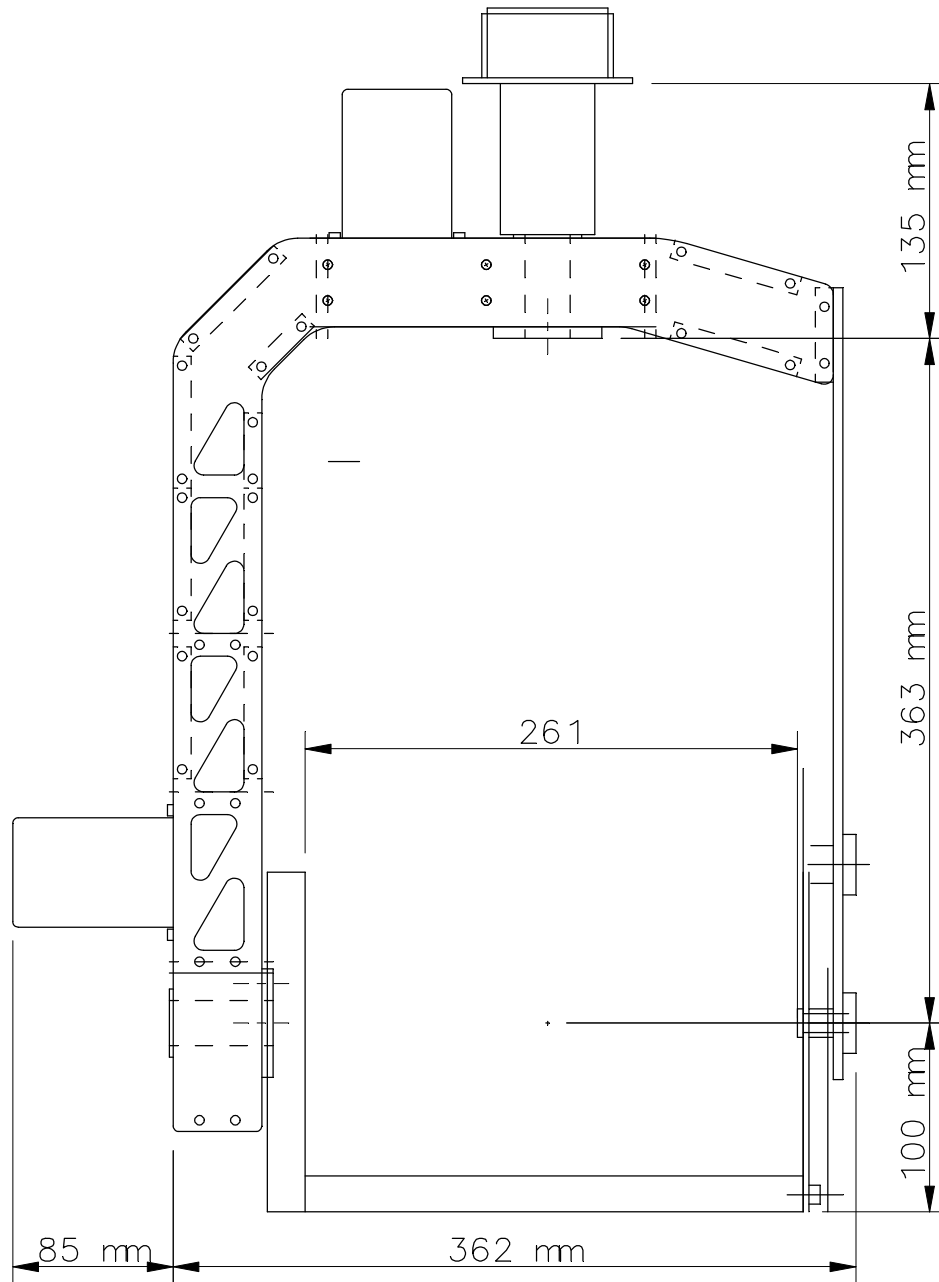

MITCHELL THREADED BOSS 69MM DIA.
TO FIT THROUGH HOLE 70MM OR BIGGER

WEIGHT OF HEAD IN THIS FORMAT 22 lbs (10 kg)

WEIGHT IN THIS CONFIG
13 lbs (5.9 kg)

A&C LTD, 83 HEADSTONE ROAD, HA1 1PQ. TEL 020 8427 5168. EMAIL frank@powerpod.co.uk

PEE-POD 500 FORMAT 2 AXIS 250MM VERSION

DRG.No.

POD500/302

ISSUE

2