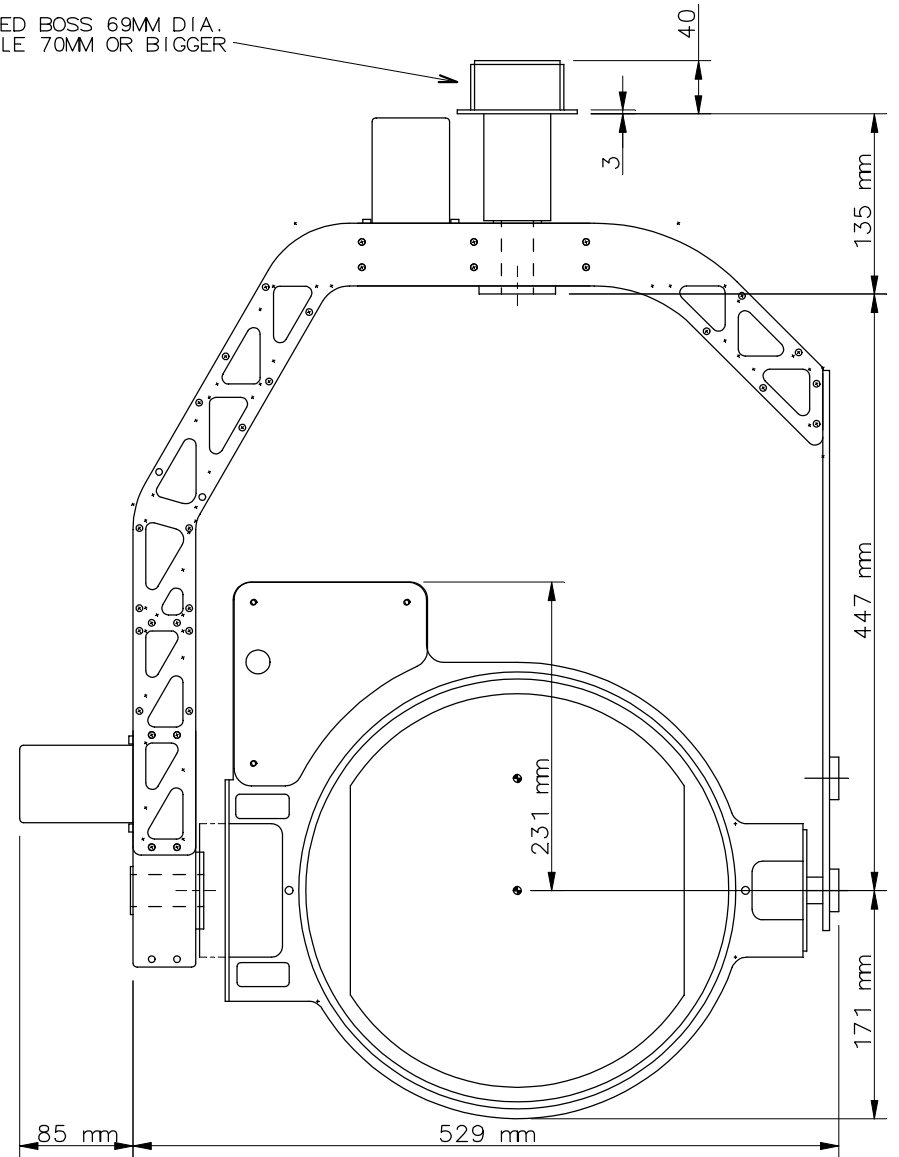

MITCHELL THREADED BOSS 69MM DIA.
TO FIT THROUGH HOLE 70MM OR BIGGER

WEIGHT OF HEAD IN THIS FORMAT 22 lbs (10 kg)

WEIGHT IN THIS CONFIG
13 lbs (5.9 kg)

A&C LTD, 83 HEADSTONE ROAD, HA1 1PQ. TEL 020 8427 5168. EMAIL frank@powerpod.co.uk

PEE-POD 500 FORMAT 2 AXIS 250MM VERSION

DRG.No.

POD500/302

ISSUE

2