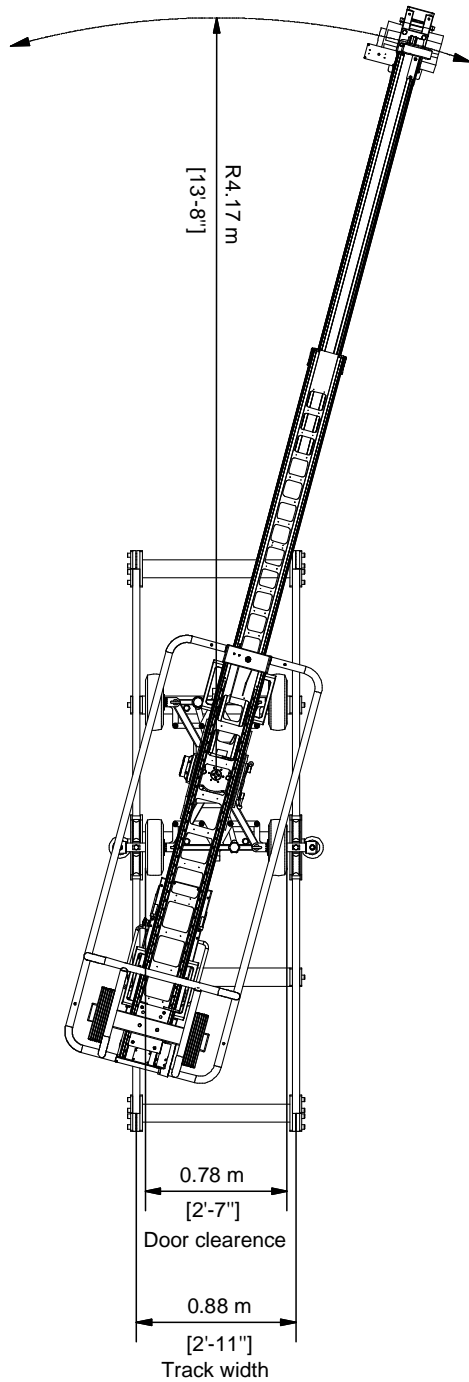

TECHNO15

| | |
|-------------------------|------------------|
| Max. lens height: | 4,6 m / 15 ft. |
| Max. telescopic extent: | 3,1 m / 10 ft. |
| Max. camera weight: | 35 kg / 80 lb |
| Total weight: | 523 kg / 1153 lb |
| Max. speed | 0,75 m/s |

TECHNO 15