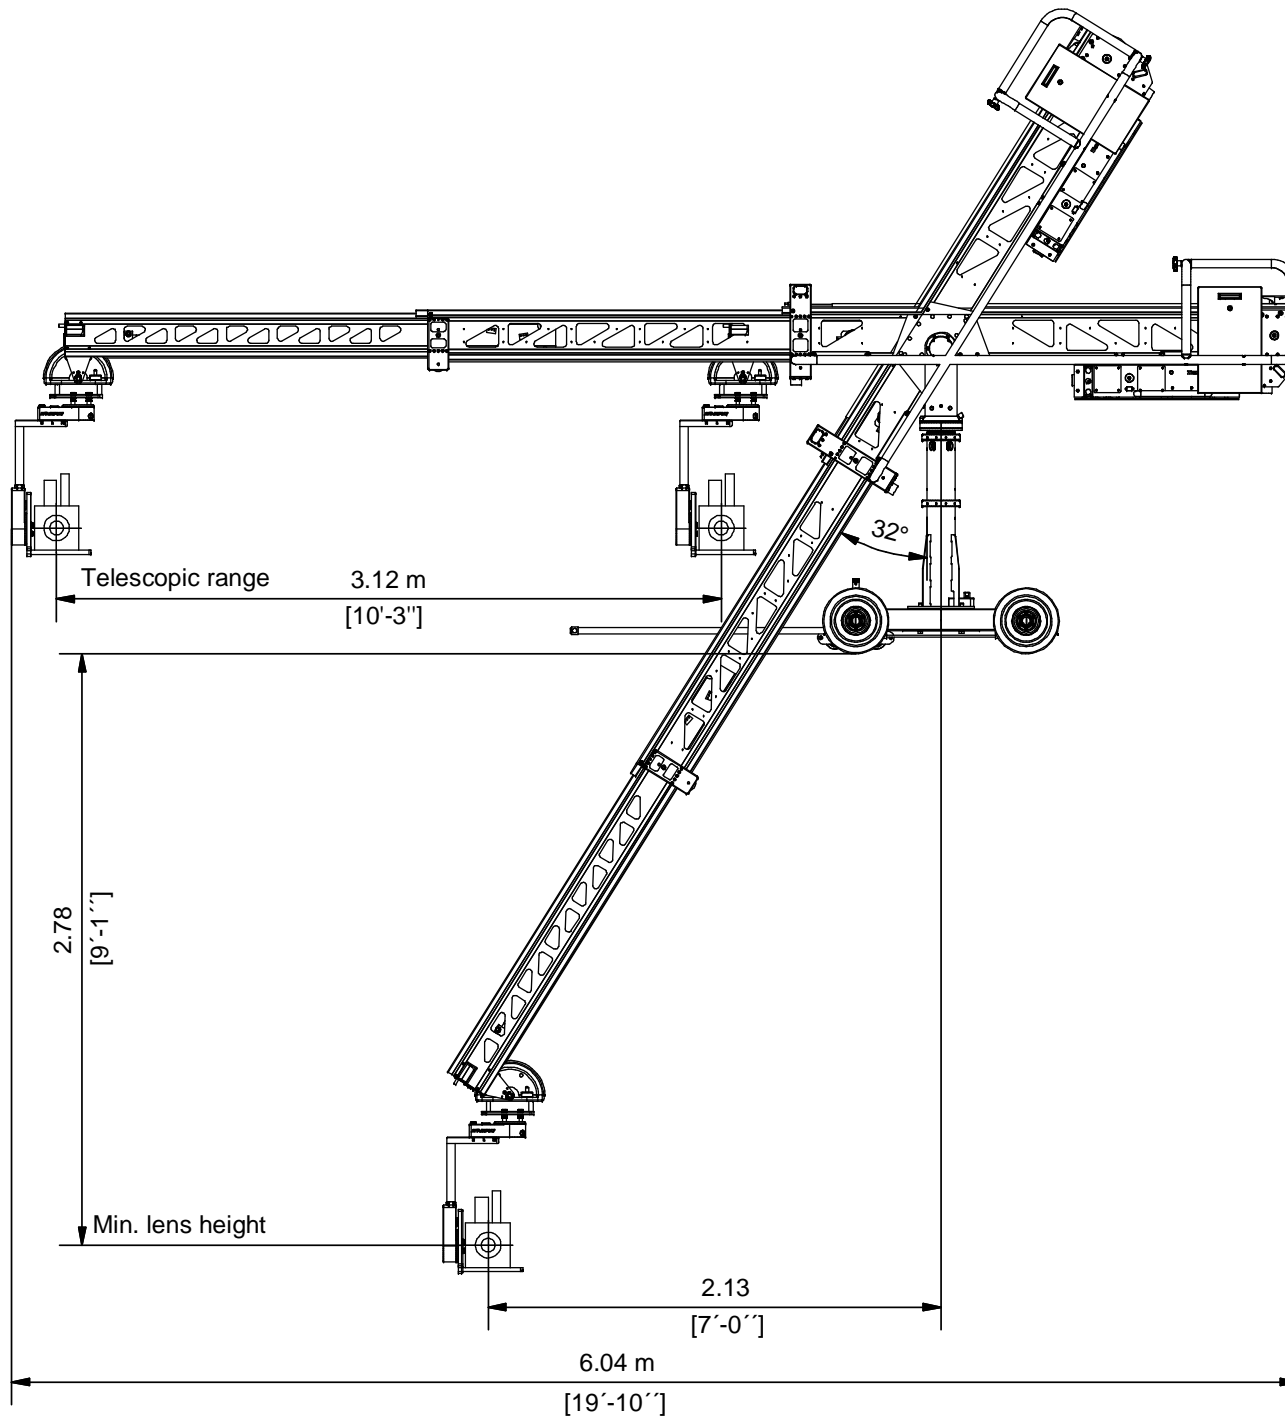

TECHNO15

| | |
|-------------------------|------------------|
| Max. lens height: | 4,6 m / 15 ft. |
| Max. telescopic extent: | 3,1 m / 10 ft. |
| Max. camera weight: | 35 kg / 80 lb |
| Total weight: | 523 kg / 1153 lb |
| Max. speed | 0,75 m/s |

TECHNO 15