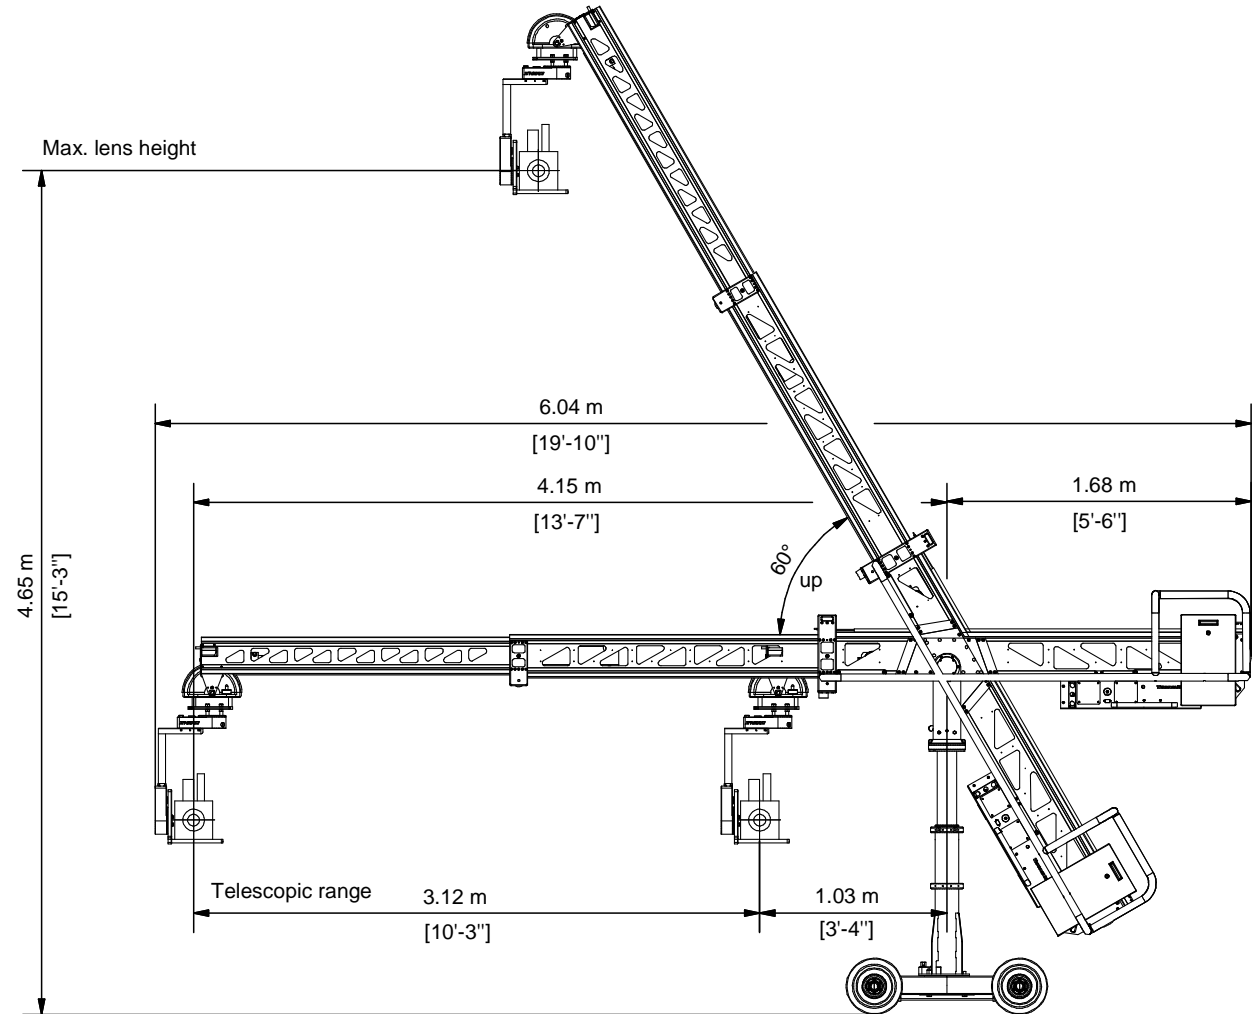

TECHNO15

| | |
|-------------------------|------------------|
| Max. lens height: | 4,6 m / 15 ft. |
| Max. telescopic extent: | 3,1 m / 10 ft. |
| Max. camera weight: | 35 kg / 80 lb |
| Total weight: | 523 kg / 1153 lb |
| Max. speed | 0,75 m/s |

TECHNO 15